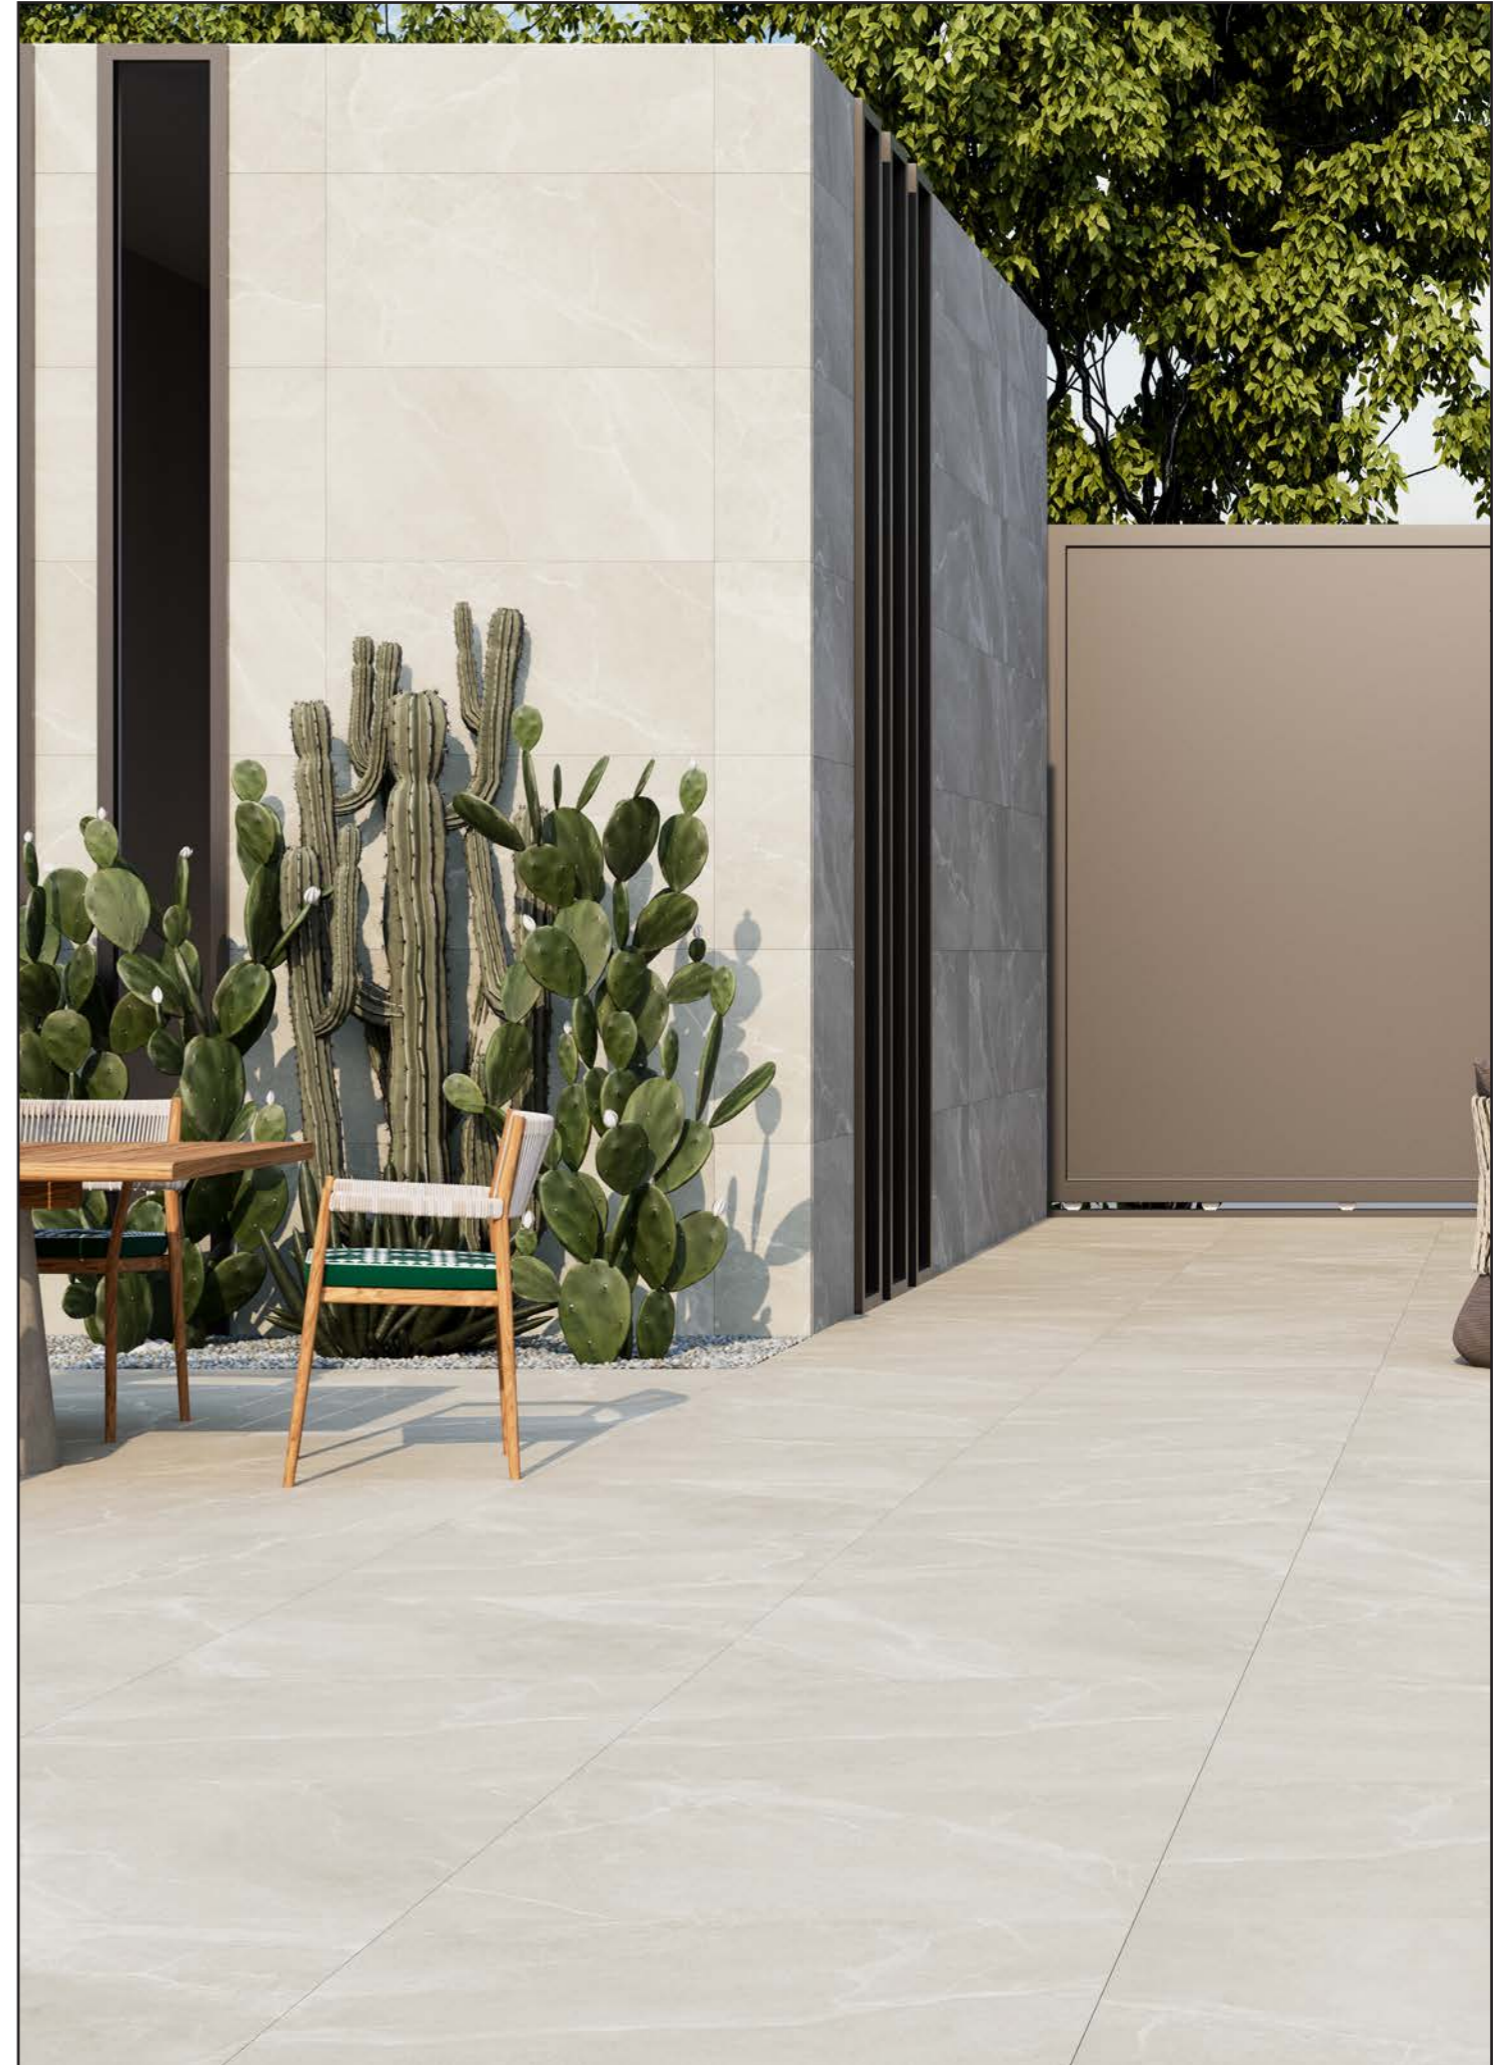

B450

BYBLOS 45X90 ARENA + BYBLOS 90X90 ARENA ANTID.